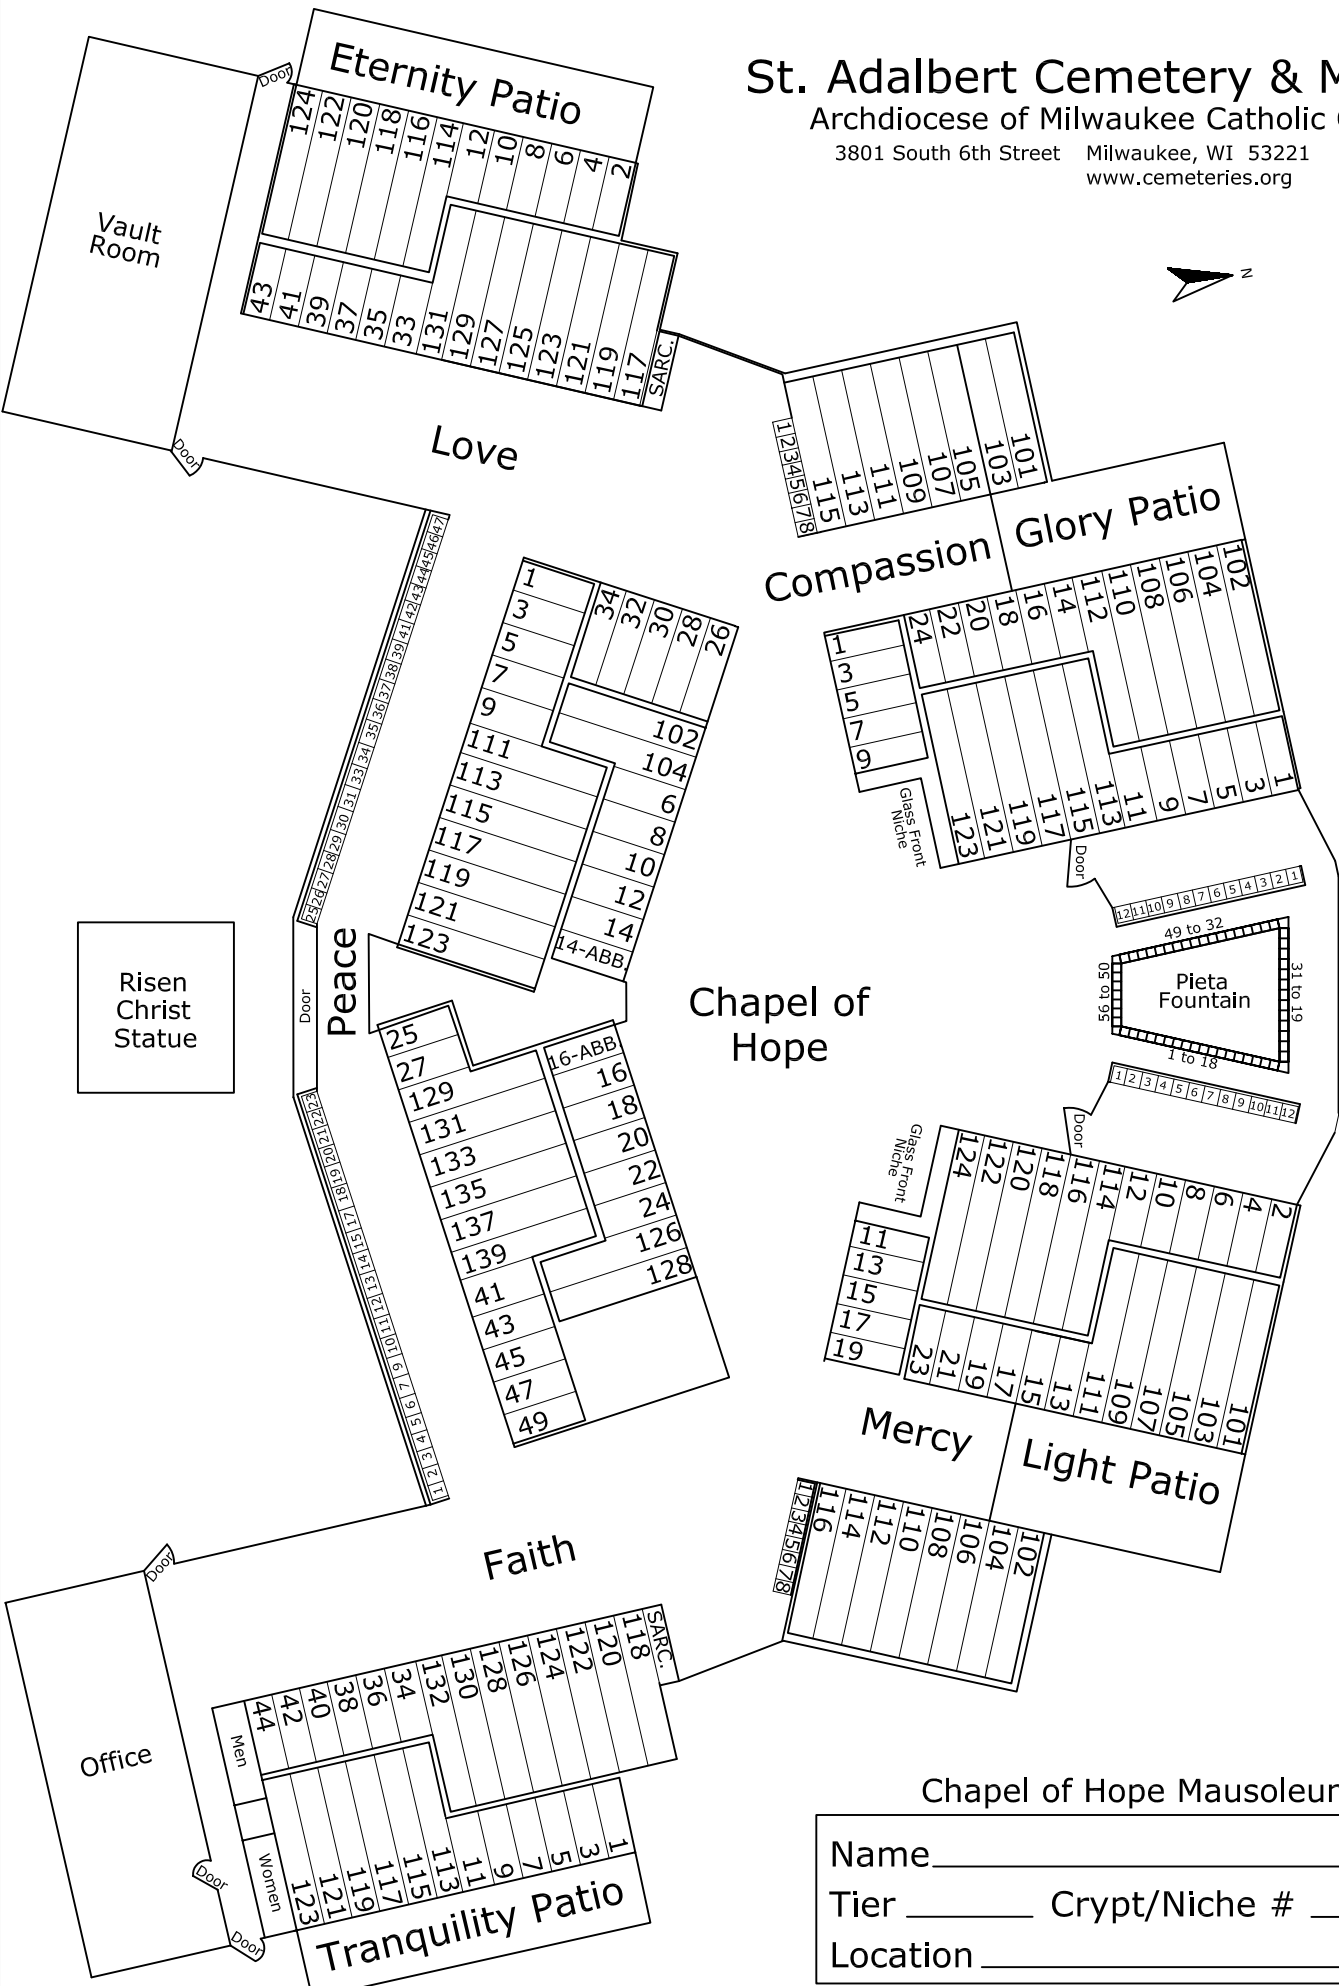

St. Adalbert Cemetery & Mausoleum

Archdiocese of Milwaukee Catholic Cemeteries

3801 South 6th Street Milwaukee, WI 53221 414-483-3663

www.cemeteries.org

Chapel of Hope Mausoleum

Name	_____
Tier	_____ Crypt/Niche # _____
Location	_____