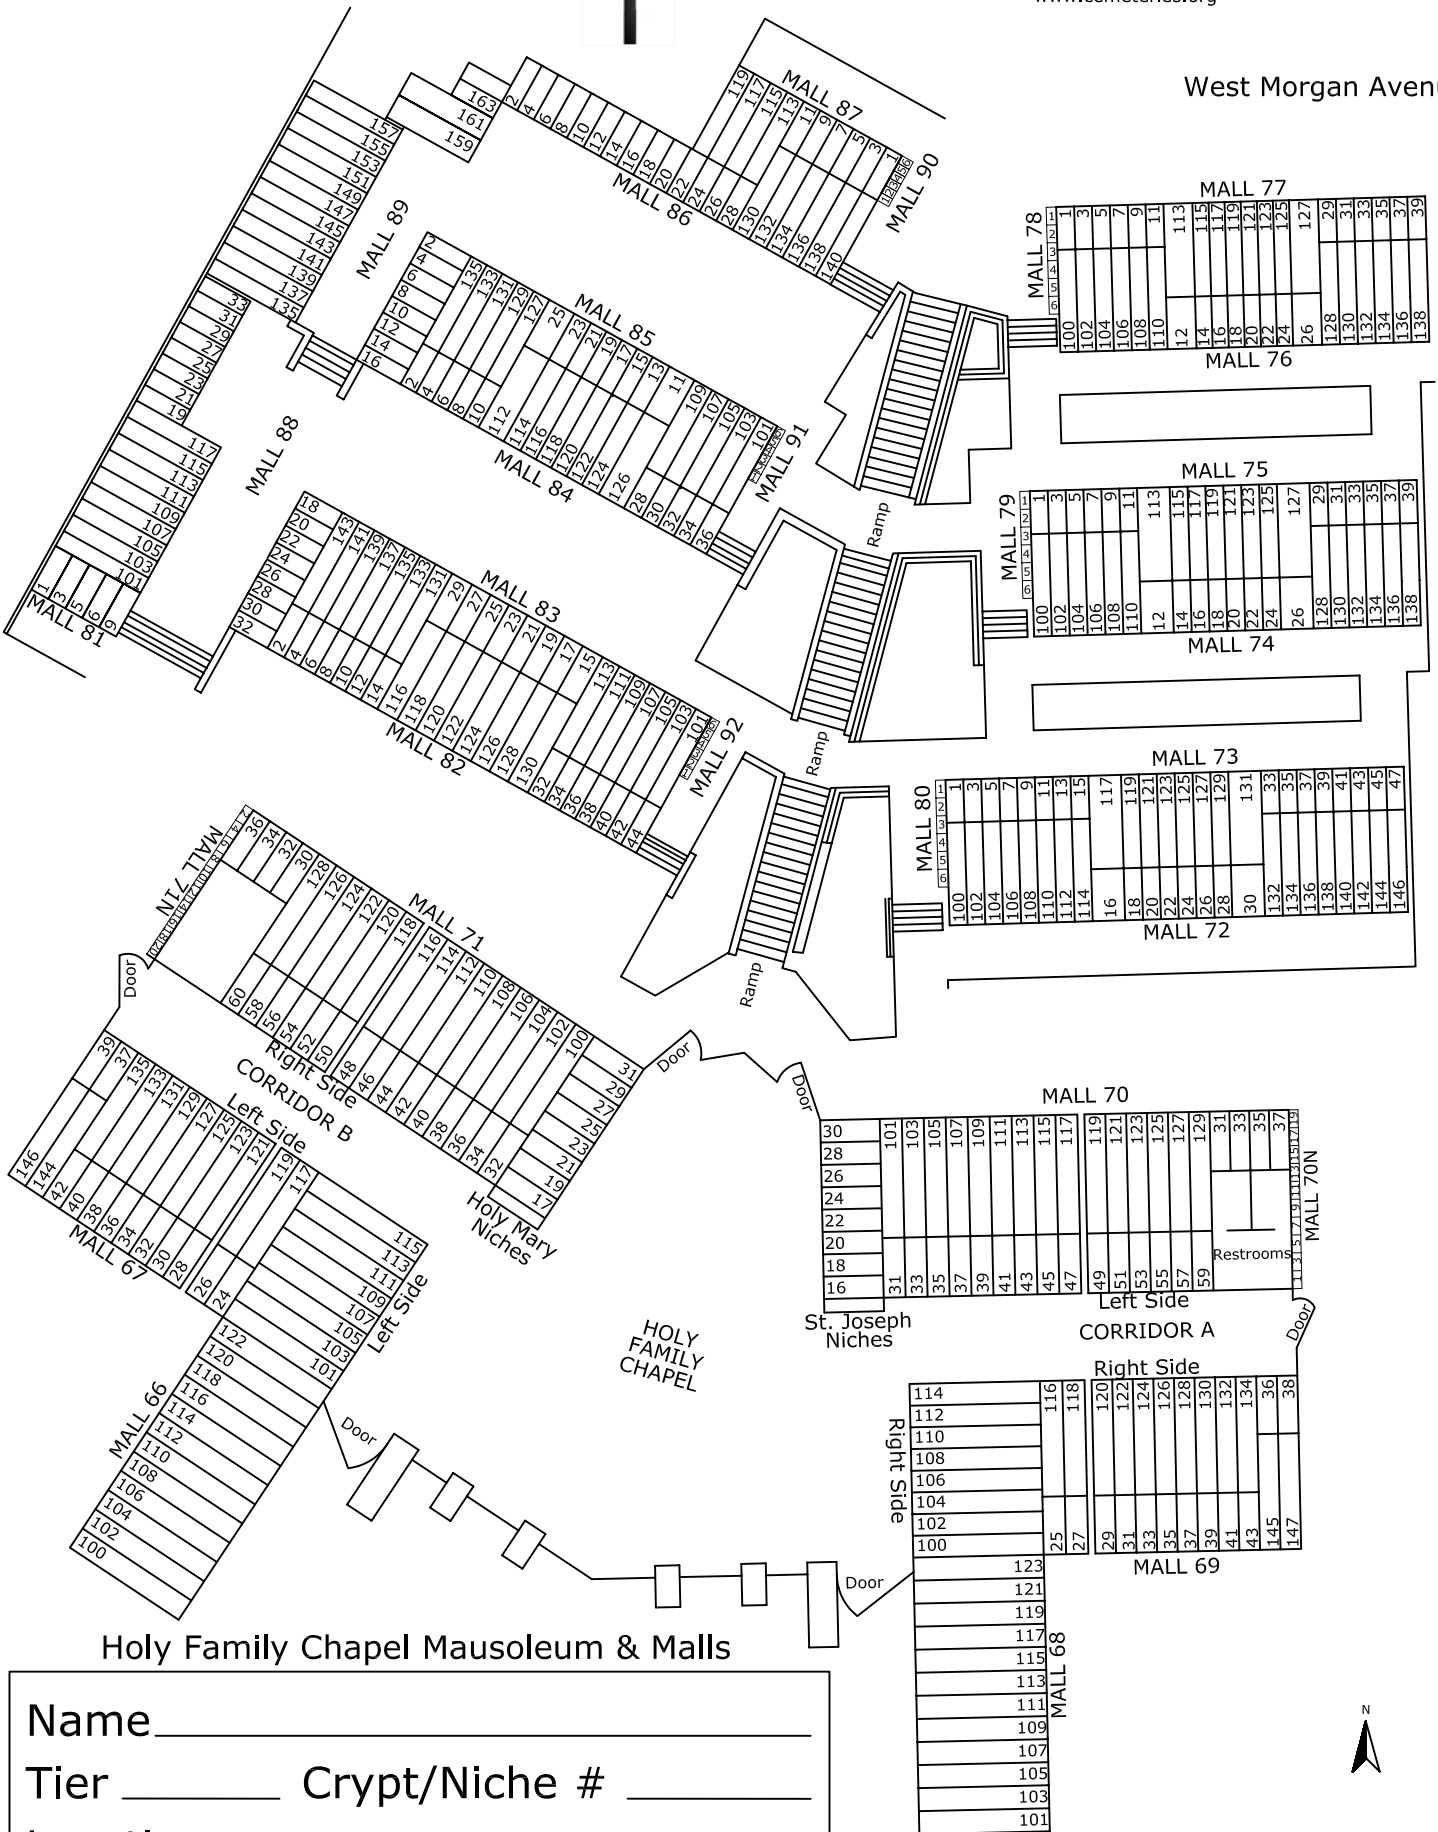

St. Adalbert Cemetery & Mausoleum

Archdiocese of Milwaukee Catholic Cemeteries

3801 South 6th Street Milwaukee, WI 53221 414-483-3663

www.cemeteries.org

West Morgan Avenue

South Sixth Street

Holy Family Chapel Mausoleum & Malls

Name _____
 Tier _____ Crypt/Niche # _____
 Location _____